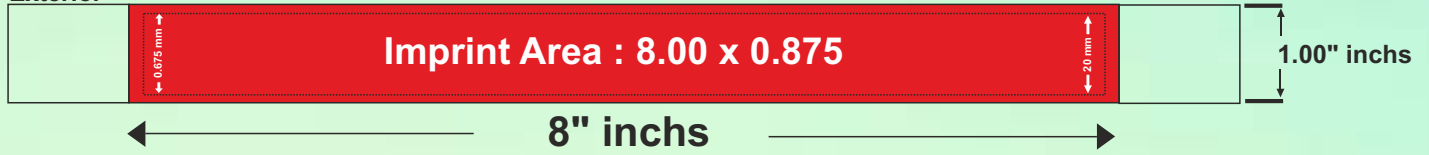

Wristband Printable Area

1" Inch Silicone Wristbands

Exterior