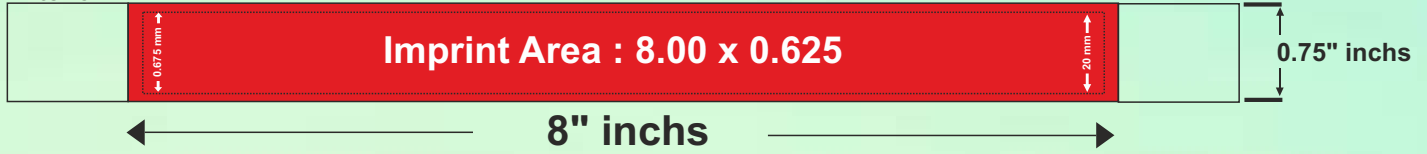

Wristband Printable Area

3/4" Silicone Wristbands

Exterior