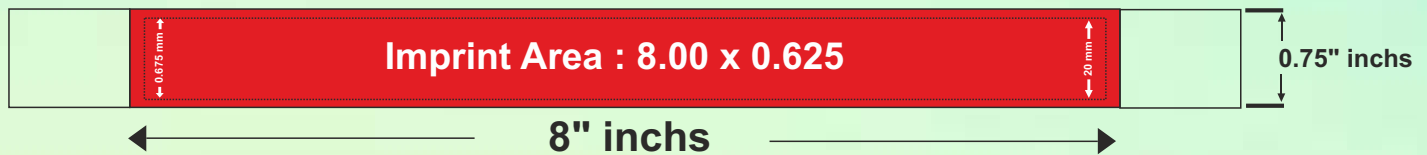

Interior (optional)